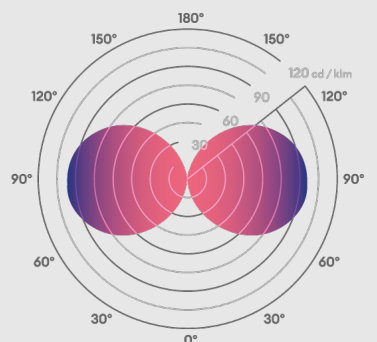

Light source energy efficiency:

Beam angle: 360°

Ø80mm