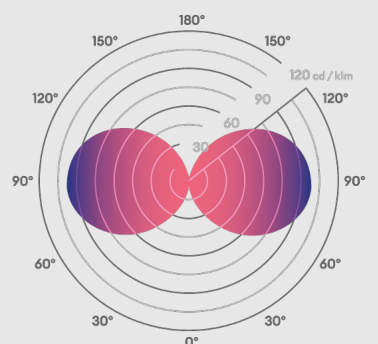

Light source energy efficiency: 

Beam angle: 360°

Ø145mm