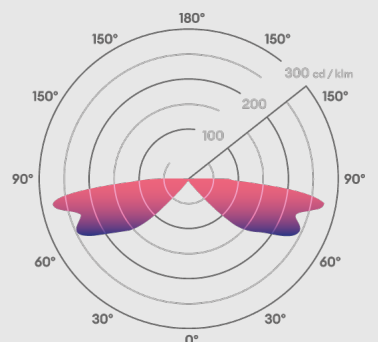

Installation information

UK Bathroom Zone	2
Inrush Current	20A
Construction Material	Aluminium / PVC
Weight	4.6Kg
Ambient Temperature Range	40°C
SELV	SELV
Electric Class (1, 2, 3)	1

Photometrics @ 25°C

Product code	Finish	W	Colour	Beam	lm	lm/W	lx @ 1m
BOL301X30	Black RAL9011	23W	3000K	360°	500	22	144

Light source energy efficiency: 

Beam angle: 360°

Ø150mm